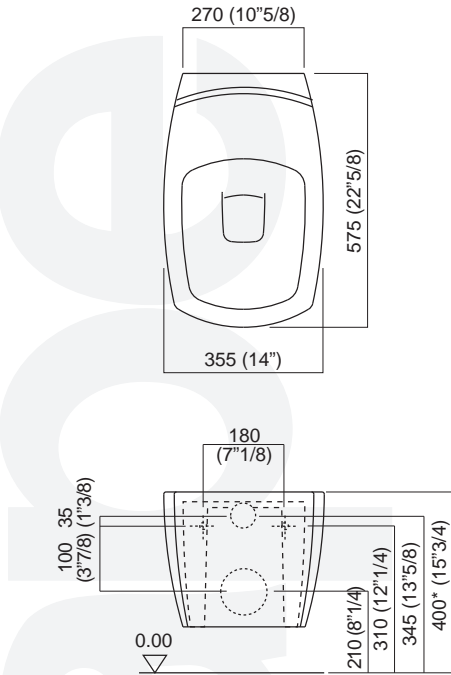

CER750WS "750"

Vaso sospeso a cacciata in ceramica / Wall mounted flushdown ceramic bowl

*h.consigliata - advised h.

85 (3 3/8) ** h.consigliata - advised h.

⚠ Verificare l'altezza della placca WC
Verify the height of the control plaque for WC