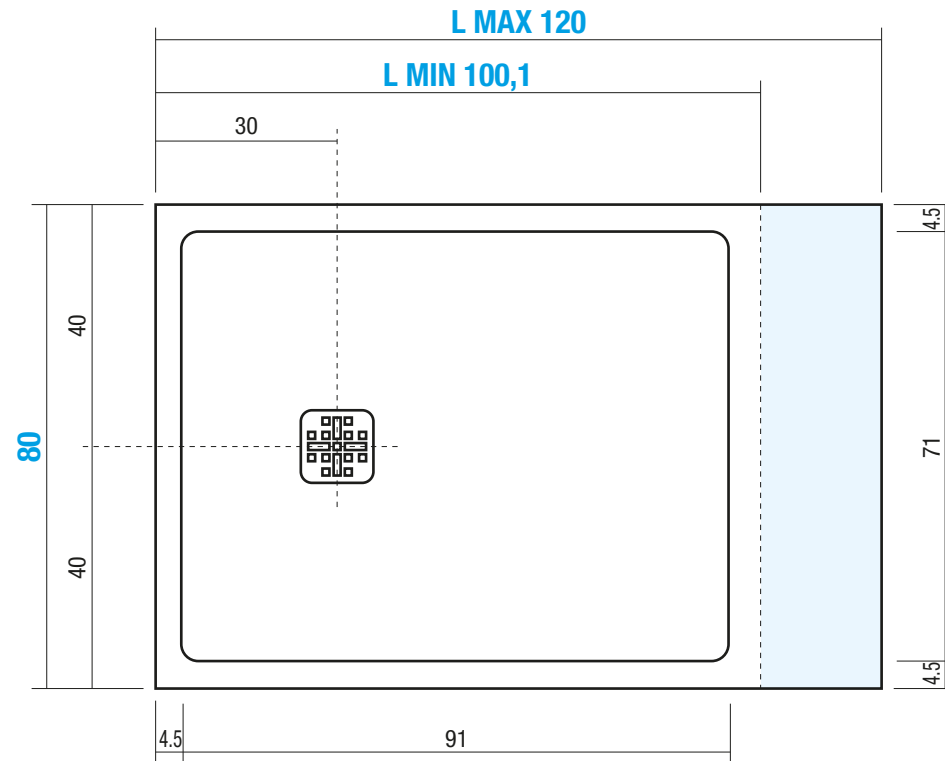

LUNA-FM2 80x100,1/120 cm

Pre-Installazione / Pre-Installation Indications / Indications Pre-Installation