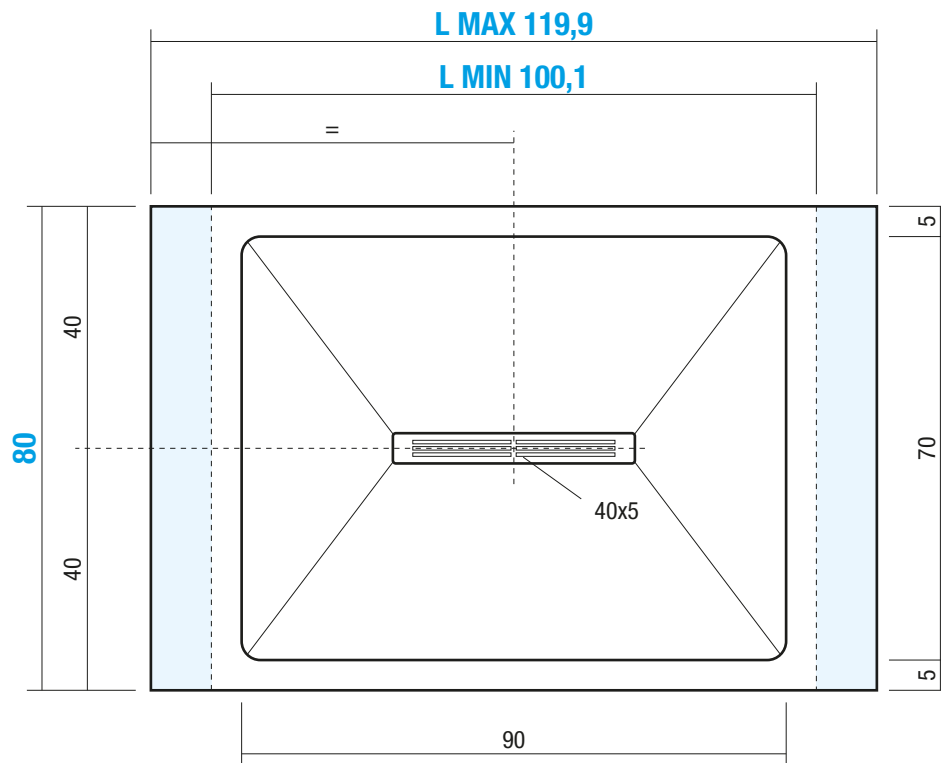

KRUS-FM1 80x100,1/119,9 cm

Pre-Installazione / Pre-Installation Indications / Indications Pre-Installation